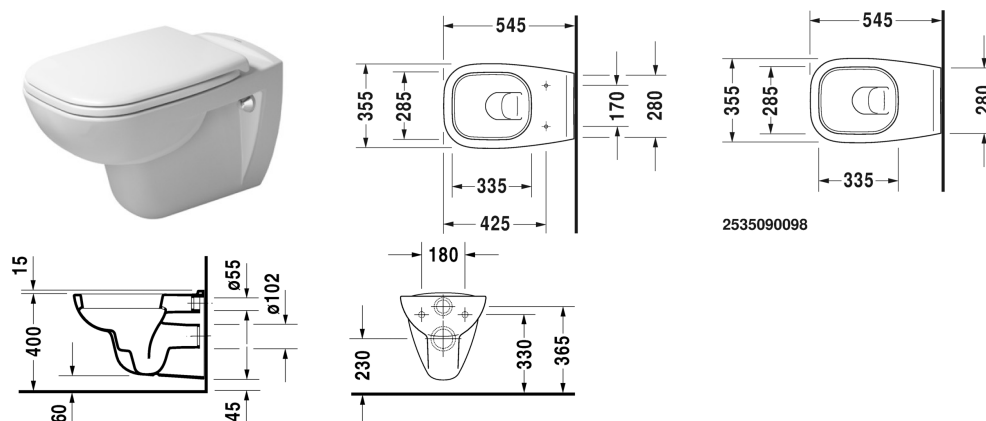

Toilet wall mounted # 253509..002

| < 355 mm > |

Toilet wall mounted	Dimension	Weight	Order number
washdown model, EWL class 1			
Colors			
00 White Alpin 20 HygieneGlaze (an antibacterial ceramic glaze that provides almost indefinite effectiveness)			
Variant			
♣ 4,5 litre flush	355 x 545 mm	20.000 kg	253509..002
Infobox			
If pre-wall carrier not used, the fixing # 006500 is recommended			
Accessory			
Noise reduction gasket for wall mounted toilet		0.300 kg	005020
Fixing for wall mounted bidet and wall mounted toilet	Ø 12 x 180 mm	0.200 kg	006500
Suitable products			
Toilet seat and cover hinges plastic, with automatic closure,			006739
Toilet seat and cover hinges stainless steel, without automatic closure,			006731

All drawings contain the necessary measurements which are subject to standard tolerances. Exact measurements, in particular for customised installation scenarios, can only be taken from the finished ceramic piece.